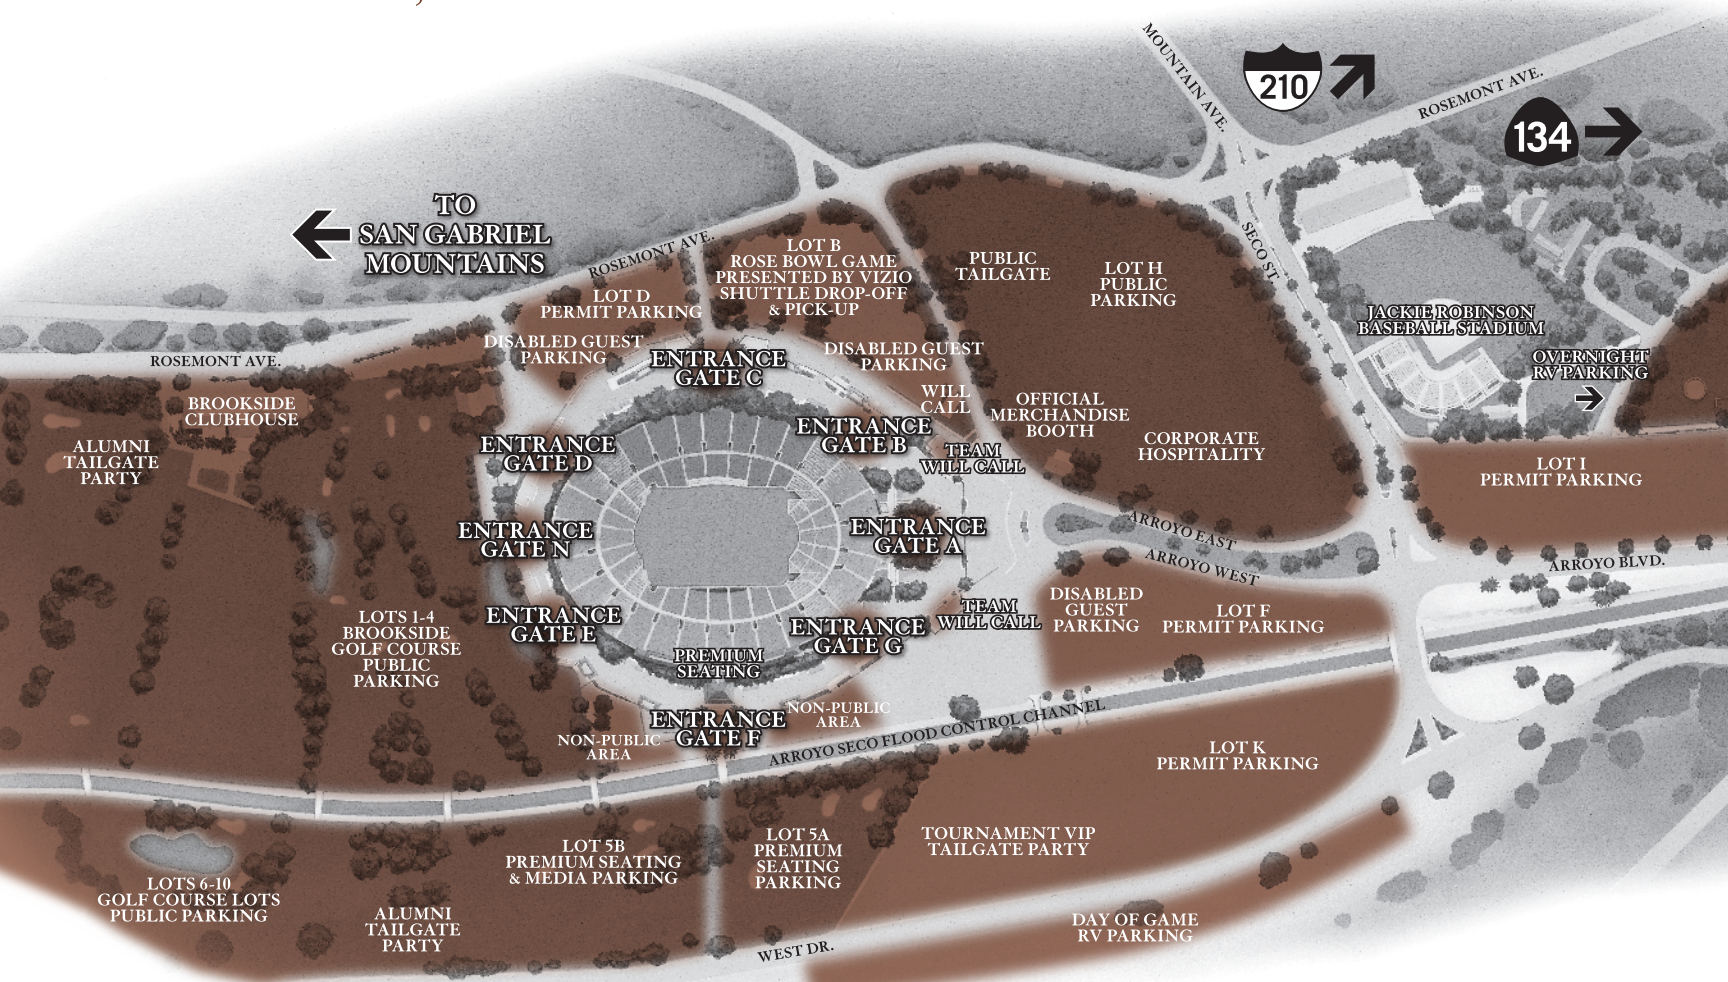

ROSE BOWL STADIUM

PASADENA, CALIFORNIA

Map is not to scale