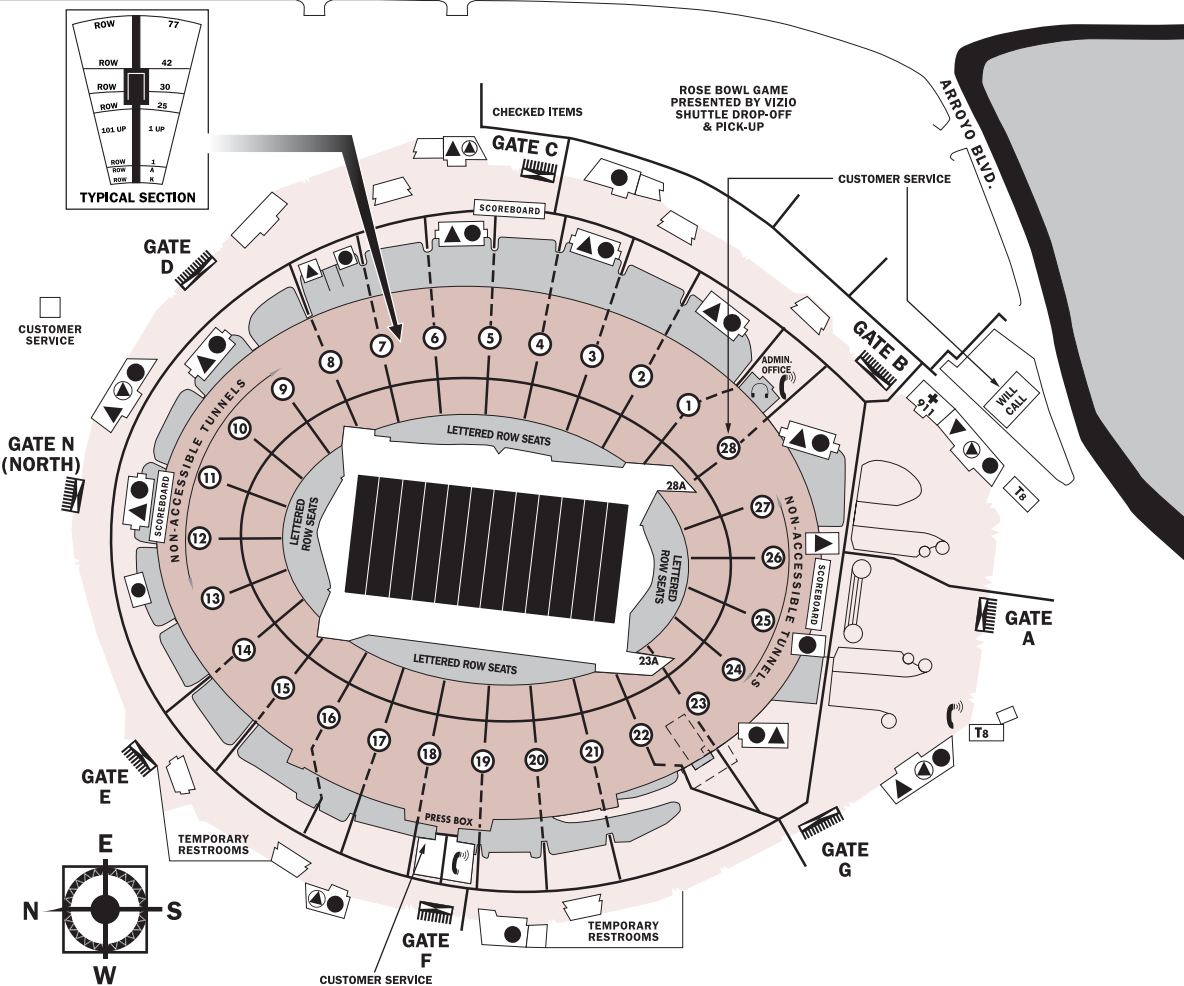

MAP LEGEND

ALL GATES ARE ACCESSIBLE EXCEPT GATE "E"

ALL TUNNELS ARE ACCESSIBLE EXCEPT 9-13 AND 24-27

- ACCESSIBLE PATHWAY
- ACCESSIBLE PATHWAY THROUGH TUNNELS

T8 PLAYER / GUEST WILL CALL

ALL RESTROOMS / DRINKING FOUNTAINS ARE ACCESSIBLE

- MEN'S RESTROOM
- WOMEN'S RESTROOM
- UNISEX / TODDLER / ATTENDANT RESTROOM

ALL PHONES AND TDD'S ARE ACCESSIBLE

- COURTESY TELEPHONES HEARING AID COMPATIBLE
- ASSISTIVE LISTENING DEVICES AT TUNNEL 28

+ FIRST AID / LOST & FOUND

911 POLICE HEADQUARTERS

CUSTOMER SERVICE

GATE N (NORTH)