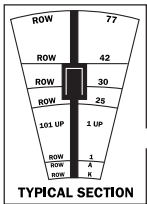

MAP LEGEND

ALL GATES ARE ACCESSIBLE EXCEPT GATE "E"

ALL TUNNELS ARE ACCESSIBLE EXCEPT 9-13 AND 24-27

- ACCESSIBLE PATHWAY
- ACCESSIBLE PATHWAY THROUGH TUNNELS

T8 PLAYER / GUEST WILL CALL

ALL RESTROOMS / DRINKING FOUNTAINS ARE ACCESSIBLE

- MEN'S RESTROOM
- WOMEN'S RESTROOM
- UNISEX / TODDLER / ATTENDANT RESTROOM

ALL PHONES AND TDD'S ARE ACCESSIBLE

- COURTESY TELEPHONES HEARING AID COMPATIBLE
- ASSISTIVE LISTENING DEVICES AT TUNNEL 28

+ FIRST AID / LOST & FOUND

911 POLICE HEADQUARTERS

CUSTOMER SERVICE

GATE N (NORTH)