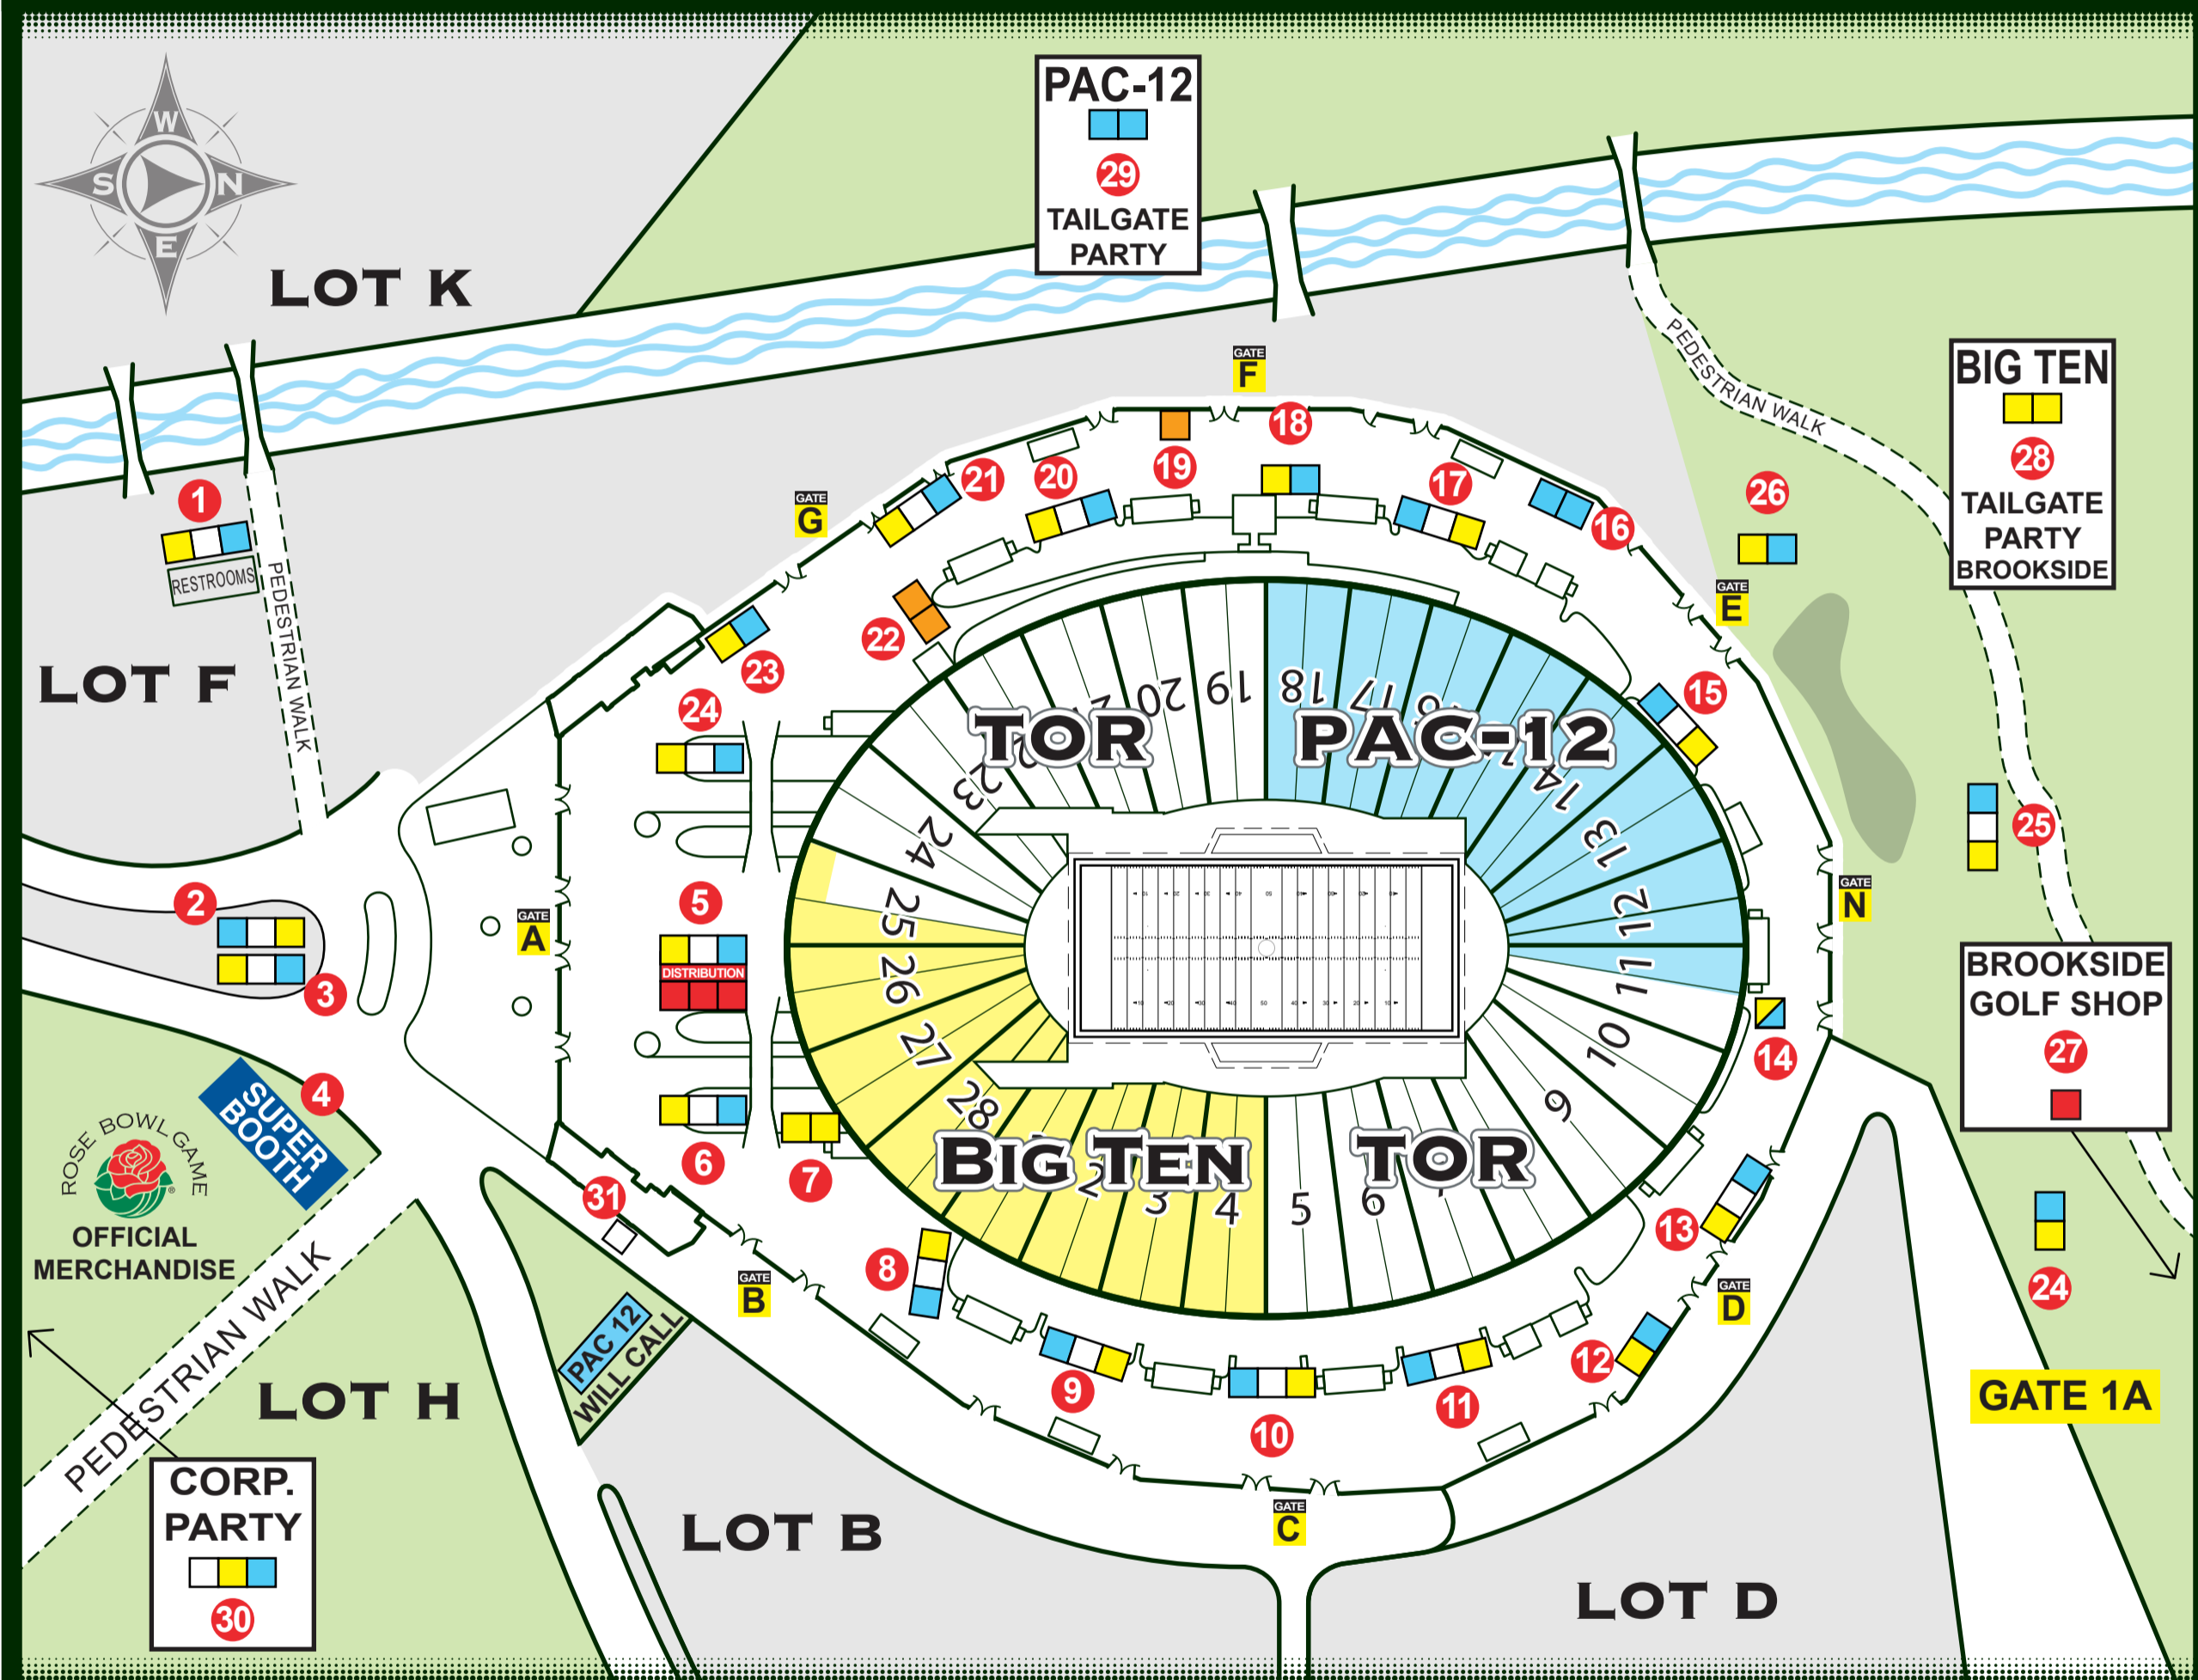

2013

ROSE BOWL GAME

- EXCLUSIVE MERCHANDISE -

■ PAC-12
 ■ BIG TEN
 ■ DUAL TEAM
 ■ RBG CLASSIC

SHOP EARLY

DEC. 28 - JAN. 1

GAME DAY 8 AM - 7 PM

TOR FANFEST, DEC. 28-31, LOT I, 9AM-5 PM
 RBG SUPERBOOTH, DEC. 29-JAN. 1, LOT H, 8AM-7 PM